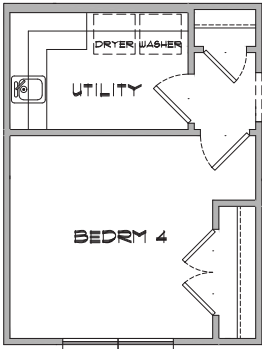

832.347.2200 • trinitysignature.com

LET US BUILD YOUR SIGNATURE HOME

BAROLO

2,285 SQ. FT. • 3/4-2-3

3 OR 4 BEDROOM - 2 BATH - 3 CAR GARAGE
OPEN FLOOR PLAN, LARGE FRONT AND REAR PORCHES
CASUAL DINING, MUD ROOM, OPT. METAL ROOF

832.347.2200 • trinitysignature.com

LET US BUILD YOUR SIGNATURE HOME

BAROLO

2,285 SQ. FT. • 3/4-2-3

OPT. 4TH BEDROOM