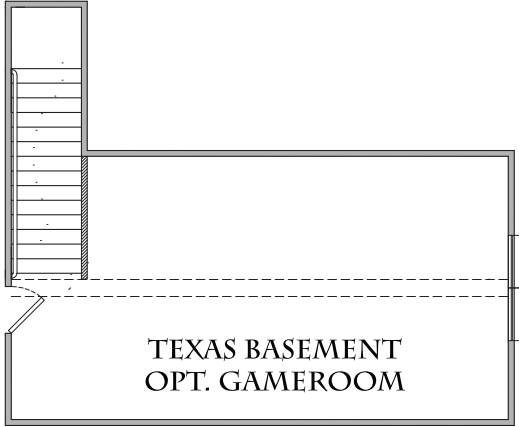

# BAROLO II

2,737 SQ. FT. • 3/4-2-3

OPT. 4TH BEDROOM

TEXAS BASEMENT OPT. GAMEROOM