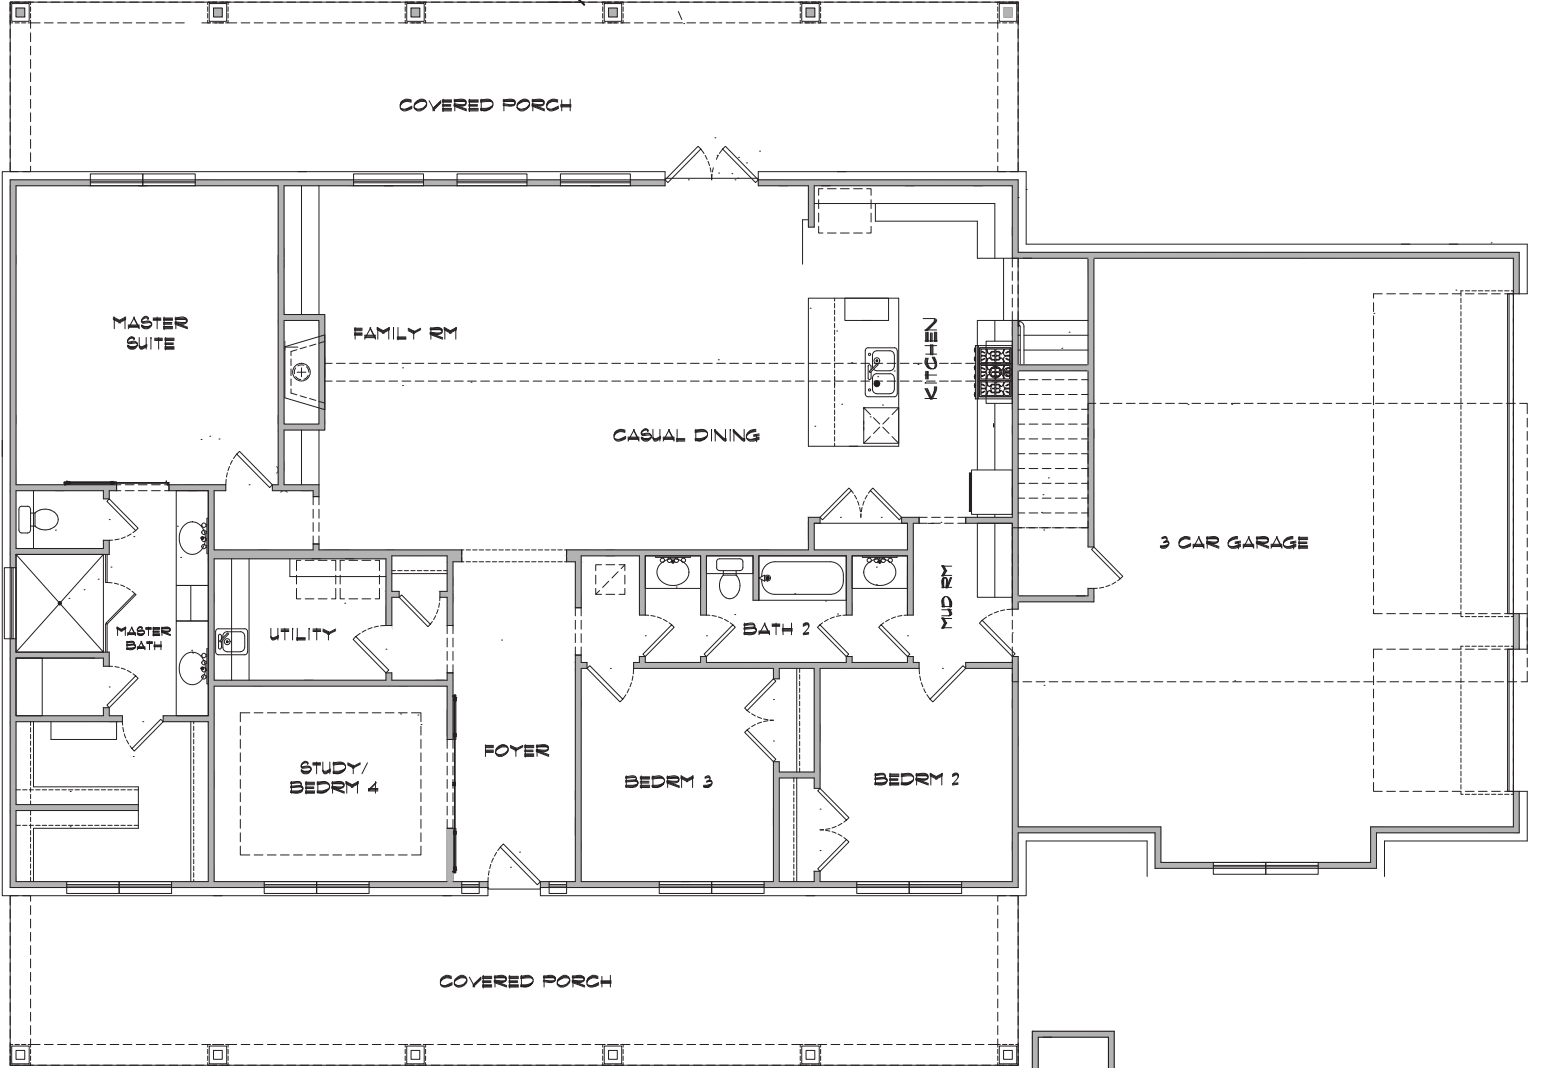

## BAROLO II

2,737 SQ. FT. • 3/4-2-3

3 BEDROOM - 2 BATH W/2 HALF BATH - 3 CAR GARAGE  
GORGEOUS HOME WITH STUDY, QUAINP PORCHES FRONT AND BACK  
MUD ROOM AND POWDER OFF GARAGE, OPT. TEXAS BASEMENT/GAMEROOM, BUILT TO ENTERTAIN

# BAROLO II

2,737 SQ. FT. • 3/4-2-3

OPT. 4TH BEDROOM

TEXAS BASEMENT OPT. GAMEROOM