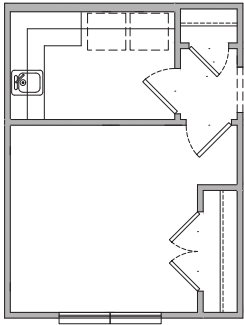

## BAROLO II

2,737 SQ. FT. • 3/4-2-3

3 BEDROOM - 2 BATH W/2 HALF BATH - 3 CAR GARAGE  
GORGEOUS HOME WITH STUDY, QUAINP PORCHES FRONT AND BACK  
MUD ROOM AND POWDER OFF GARAGE, OPT. TEXAS BASEMENT/GAMEROOM, BUILT TO ENTERTAIN

# BAROLO II

2,737 SQ. FT. • 3/4-2-3

OPT. 4TH BEDROOM

TEXAS BASEMENT OPT. GAMEROOM