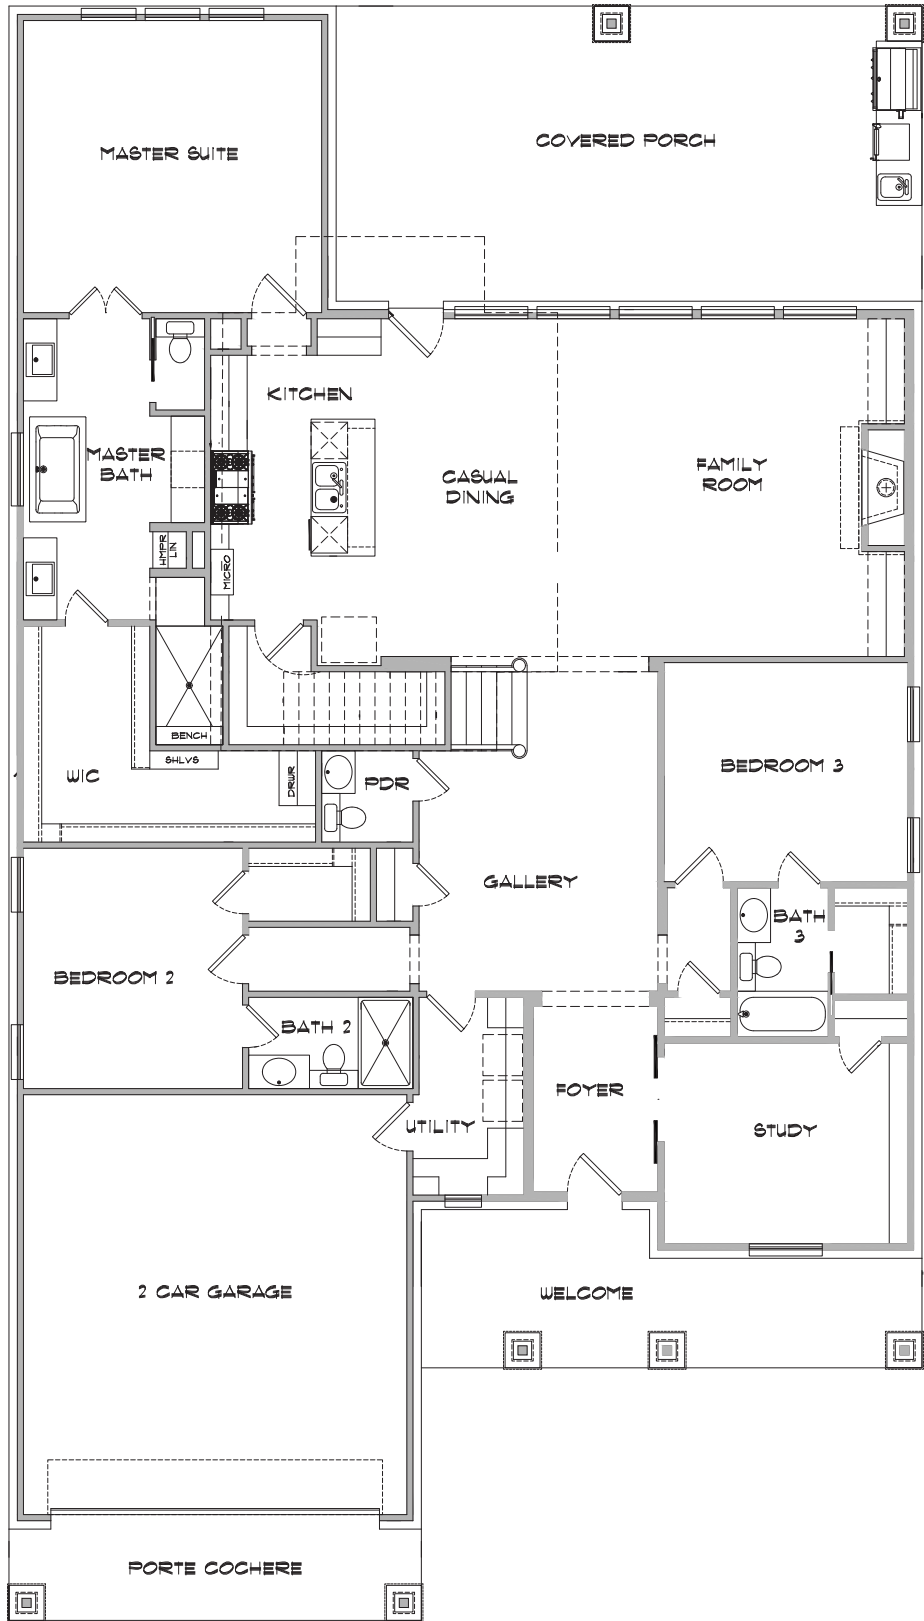

## DULCETTO

2,946 SQ. FT. • 3-3-2

3 BEDROOM – 3 BATH W/2 HALF BATH – 2 CAR GARAGE  
GORGEOUS HOME WITH STUDY, INVITING GALLERY ENTRANCE, BUILT TO ENTERTAIN  
HUGE MASTER CLOSET, GAMEROOM WITH POWDER, HUGE REAR PATIO

LET US BUILD YOUR SIGNATURE HOME

**DULCETTO**  
2,946 SQ. FT. • 3-3-2