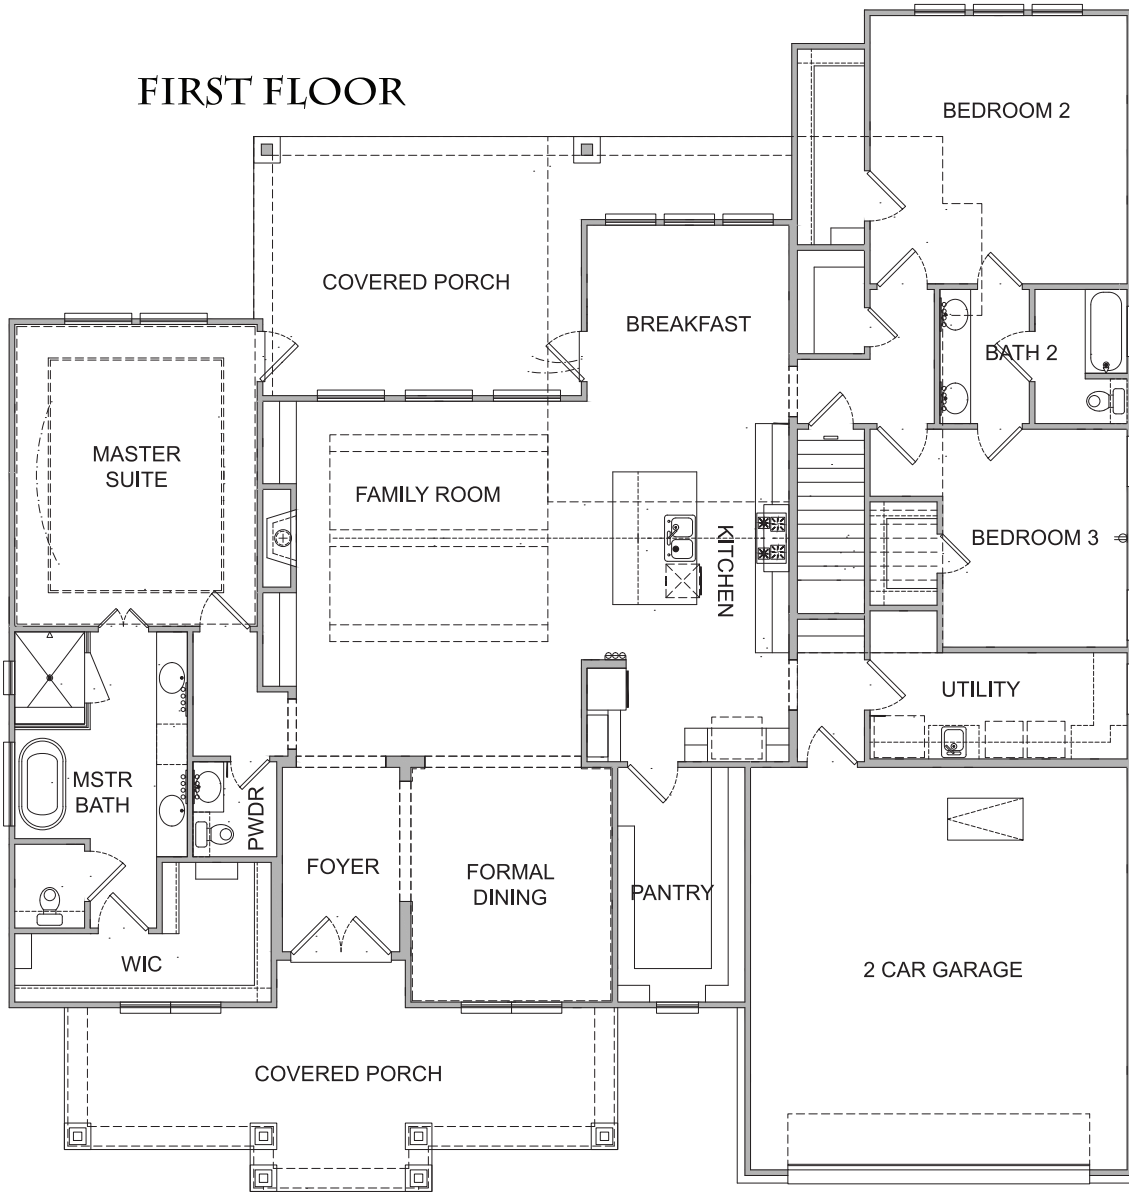

281.746.7002 • trinitysignature.com

LET US BUILD YOUR SIGNATURE HOME

MERLOT S

3,318 SQ. FT. • 4-3.5-2

4 BEDROOM - 3 1/2 BATH - 2 CAR GARAGE
UPSTAIRS GAMEROOM, SPACIOUS UTILITY, WALK-IN PANTRY
BEAUTIFUL FORMAL DINING, LARGE MASTER SUITE, FRONT AND BACK PORCHES

281.746.7002 • trinitysignature.com

LET US BUILD YOUR SIGNATURE HOME

FIRST FLOOR

MERLOT S
3,318 SQ. FT. • 4-3.5-2

SECOND FLOOR