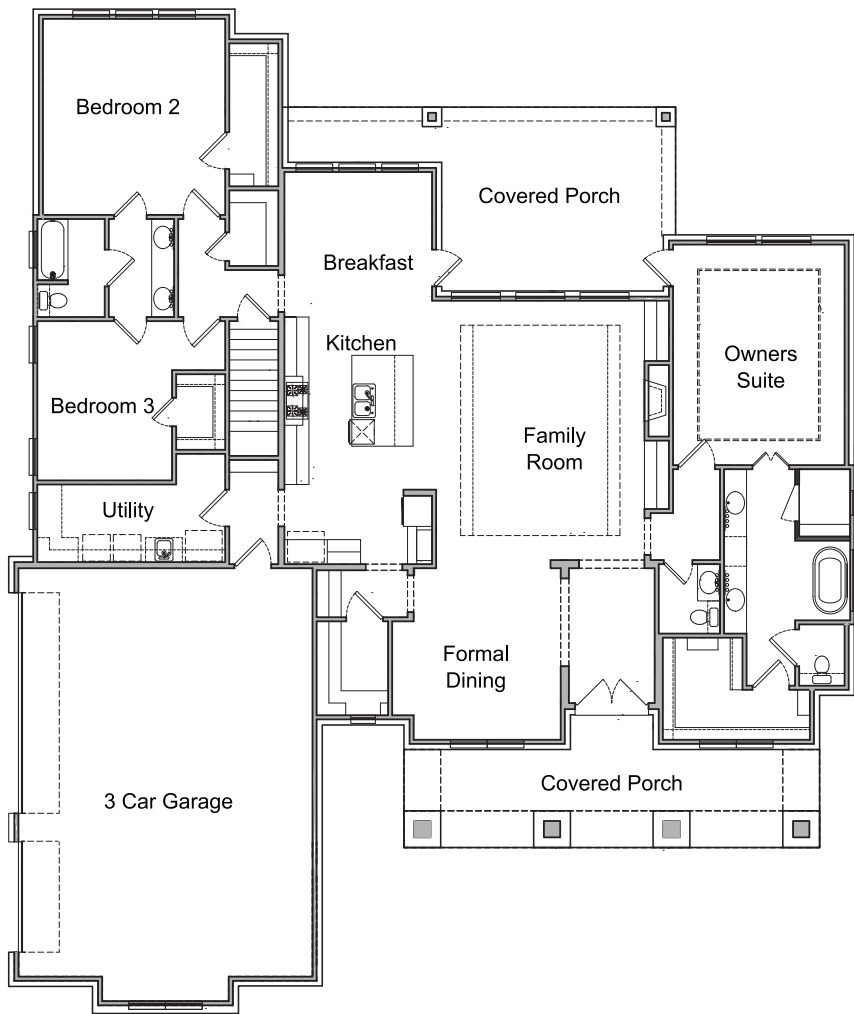

832.347.2200 • trinitysignature.com

LET US BUILD YOUR SIGNATURE HOME

MERLOT

3,247 SQ. FT. • 4-4-3

4 BEDROOM - 3 BATH - 3 CAR GARAGE
OPEN FLOOR PLAN
FORMAL DINING, GAME ROOM, AND COVERED PORCHES
JACK AND JILL BATH

832.347.2200 • trinitysignature.com

LET US BUILD YOUR SIGNATURE HOME

MERLOT

3,247 SQ. FT. • 4-4-3

1ST FLOOR

2ND FLOOR