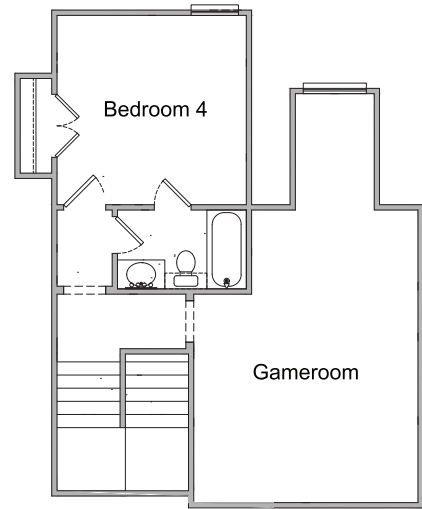

832.347.2200 • trinitysignature.com

LET US BUILD YOUR SIGNATURE HOME

MERLOT

3,247 SQ. FT. • 4-4-3

4 BEDROOM - 3 BATH - 3 CAR GARAGE
OPEN FLOOR PLAN
FORMAL DINING, GAME ROOM, AND COVERED PORCHES
JACK AND JILL BATH

832.347.2200 • trinitysignature.com

LET US BUILD YOUR SIGNATURE HOME

MERLOT

3,247 SQ. FT. • 4-4-3

1ST FLOOR

2ND FLOOR