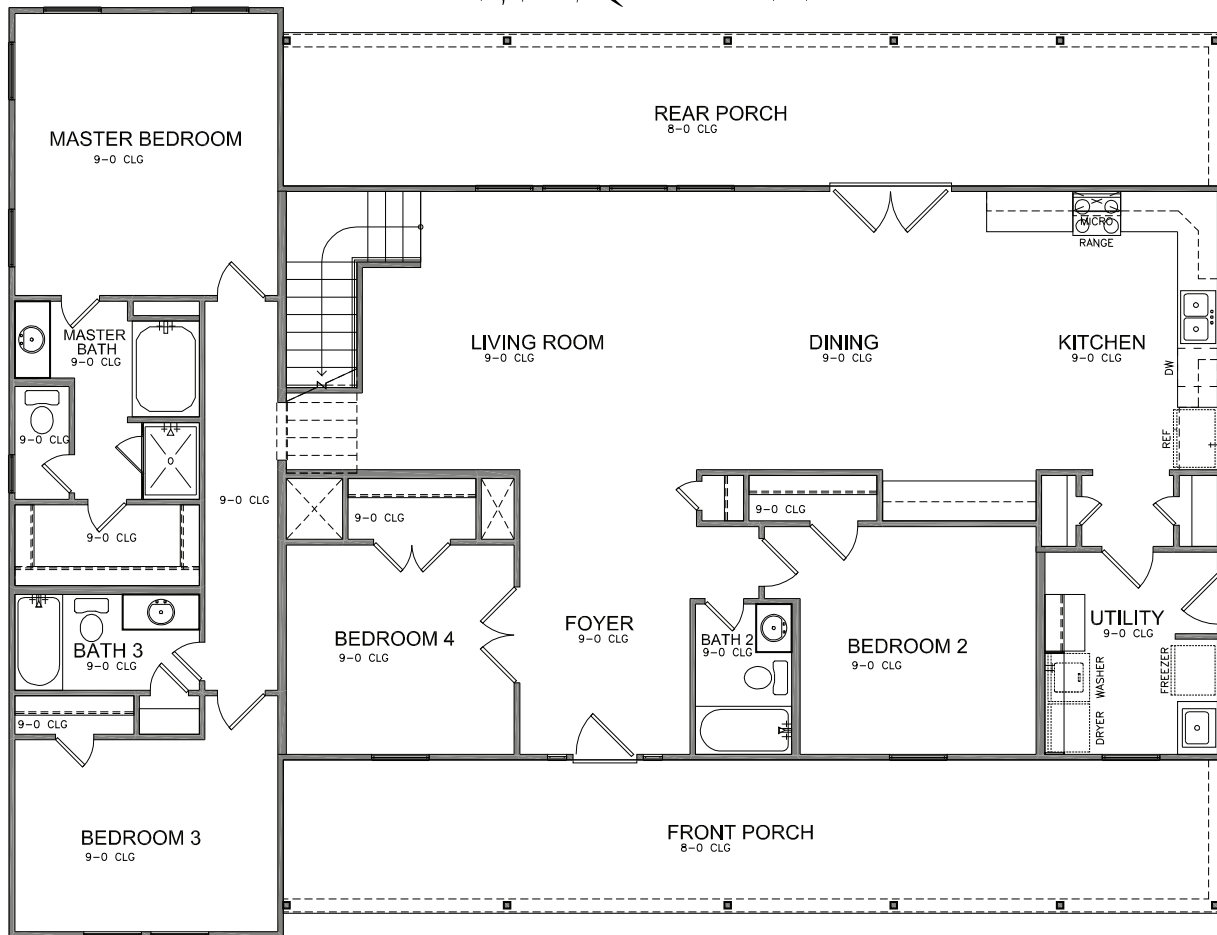

832.347.2200 • trinitysignature.com

LET US BUILD YOUR SIGNATURE HOME

TERLATO

3,266 SQ. FT. • 4-3-3

4 BEDROOM - 3 BATH - 3 CAR GARAGE
HUGE TEXAS BASEMENT
LIVING ROOM, DINING ROOM, AND KITCHEN ALL-IN-ONE
MASSIVE FRONT AND BACK PORCHES

LET US BUILD YOUR SIGNATURE HOME

TERLATO

3,266 SQ. FT. • 4-3-3

1ST FLOOR

2ND FLOOR