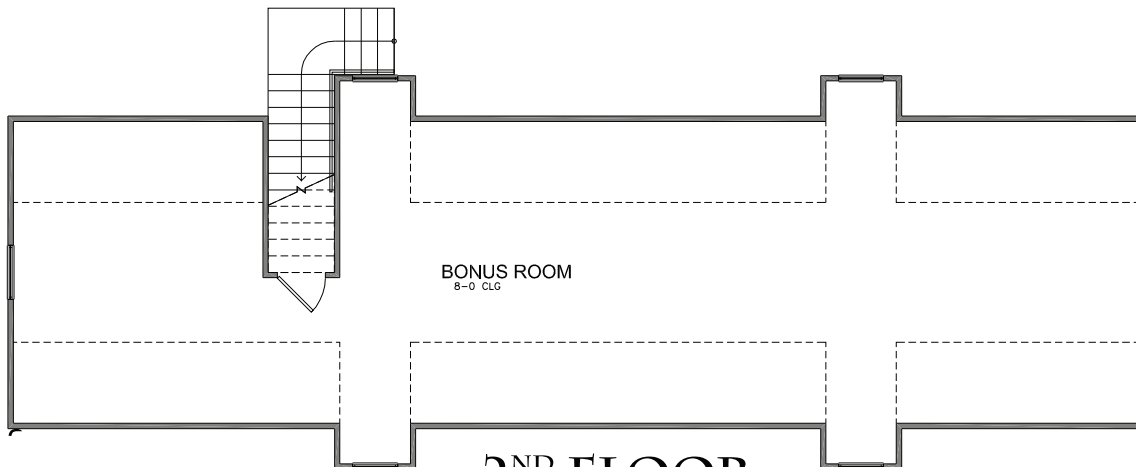

832.347.2200 • trinitysignature.com

LET US BUILD YOUR SIGNATURE HOME

TERLATO

3,266 SQ. FT. • 4-3-3

4 BEDROOM - 3 BATH - 3 CAR GARAGE
HUGE TEXAS BASEMENT
LIVING ROOM, DINING ROOM, AND KITCHEN ALL-IN-ONE
MASSIVE FRONT AND BACK PORCHES

LET US BUILD YOUR SIGNATURE HOME

TERLATO

3,266 SQ. FT. • 4-3-3

1ST FLOOR

2ND FLOOR