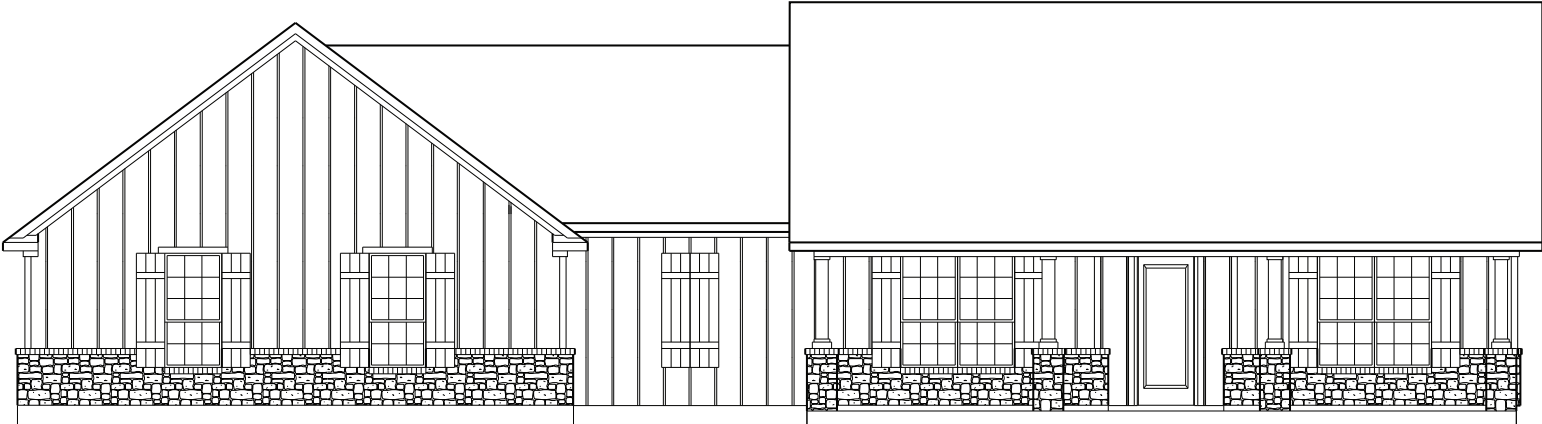

# ZINFANDEL

2,168 SQ. FT. • 3-2-2

3 BEDROOM – 2 BATH – 3 CAR GARAGE  
OPEN FLOOR PLAN  
FORMAL DINING, STUDY, AND HUGE PORCHES  
QUAINT AND COZY

832.347.2200 • trinitysignature.com

LET US BUILD YOUR SIGNATURE HOME

# ZINFANDEL

2,168 SQ. FT. • 3-2-3