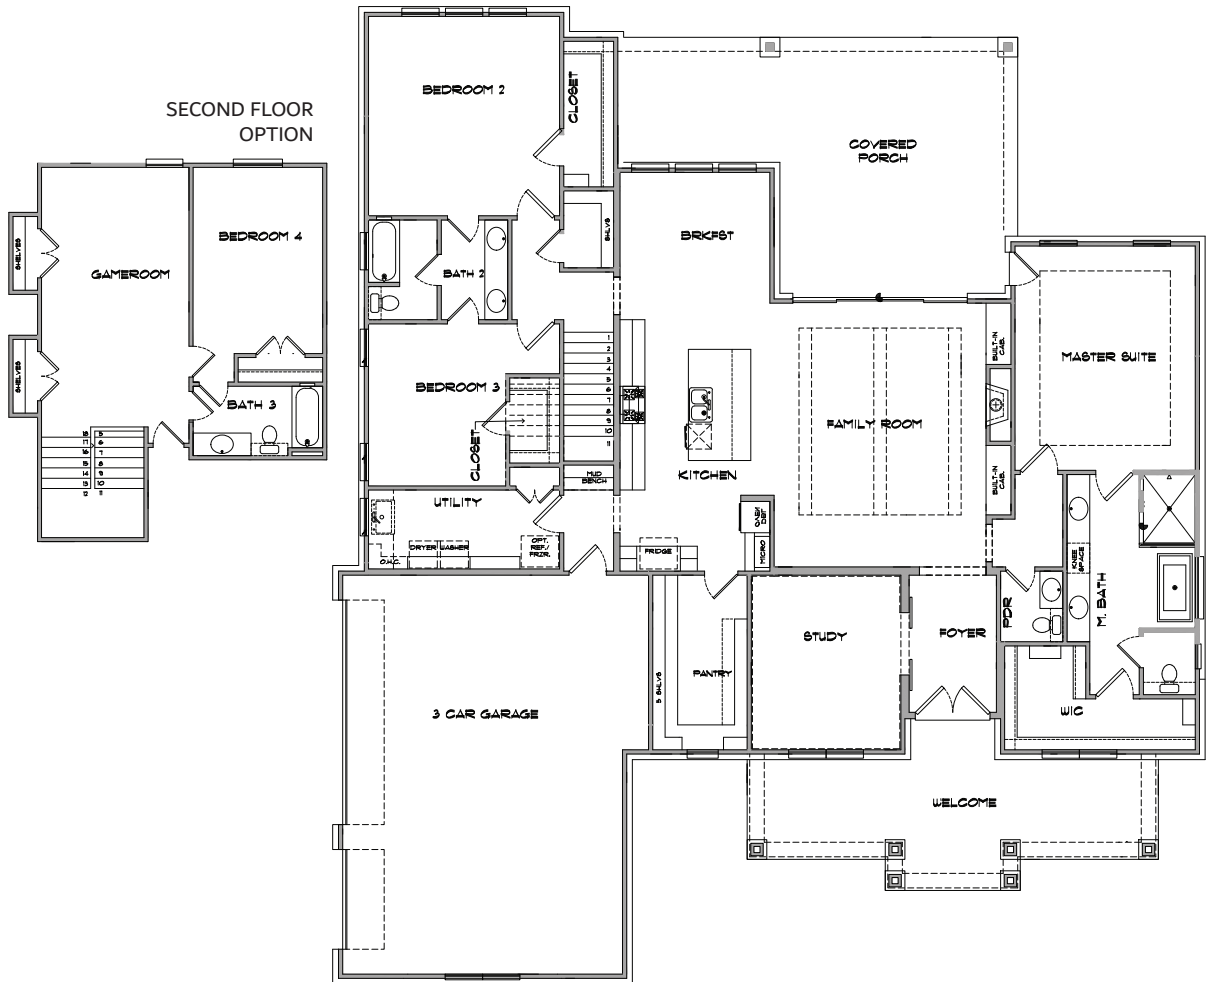

TRINITY SIGNATURE

MERLOT

MERLOT I

- 1 STORY
- 2757 SF
- 3 BEDROOM
- 2.5 BATH
- STUDY
- 3 CAR GARAGE

MERLOT II

- 1.5 STORY
- 3374 SF
- 4 BEDROOM
- 3.5 BATH
- STUDY
- 3 CAR GARAGE

Trinity Signature Homes, L.L.C. is a custom builder.
Variation between plans is common due to the nature of our custom home design process.